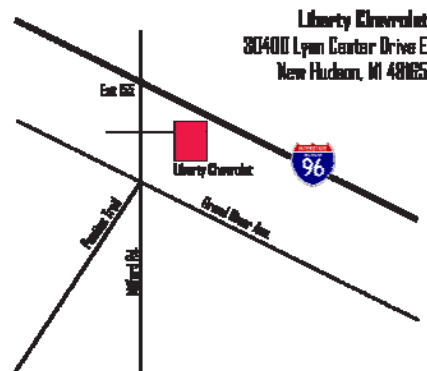

Saturday, March 15th

Liberty Chevrolet
30400 Lyon Center Drive East
New Hudson, MI 48165

This is a FREE event!

This event is open to everyone, including siblings, friends, Webelos who have crossed over, etc. You do not have to be a winner from your unit to attend!